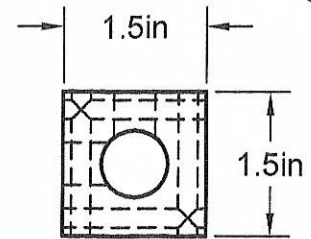

1/4" NPT PORTS  
10 PORTS @ 90°  
@ 1 IN CENTERS

1/2" NPT INLET  
BOTH ENDS

Part Number: MS04010-90

**A1 MANIFOLD SUPPLY**  
www.a1manifolds.com

Email: sales@a1manifolds.com

Manifold Material: 6061-T6 Aluminum