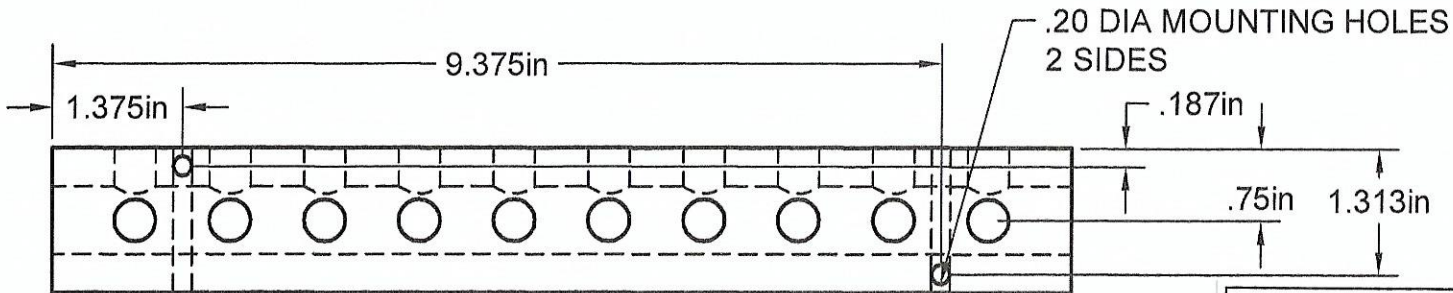

1/4" NPT PORTS  
10 PORTS @ 90°  
@ 1 IN CENTERS

1/2" NPT INLET  
BOTH ENDS

Part Number: MS04010-90

**A1 MANIFOLD SUPPLY**  
www.a1manifolds.com

Email: sales@a1manifolds.com

Manifold Material: 6061-T6 Aluminum