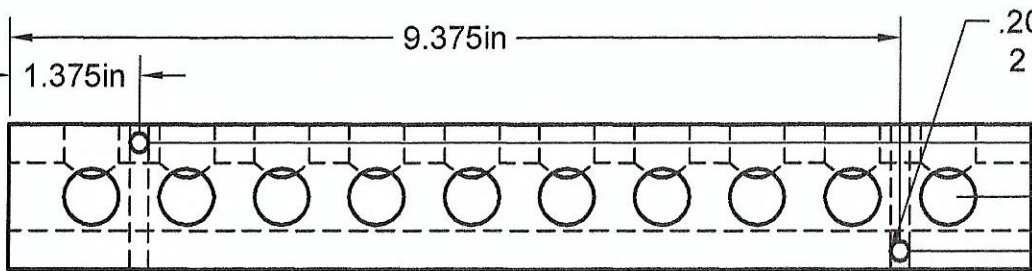

3/8" NPT PORTS  
10 PORTS @ 90°  
@ 1 IN CENTERS

Part Number: MS05010-90

**A1 MANIFOLD SUPPLY**  
[www.a1manifolds.com](http://www.a1manifolds.com)  
 Email: [sales@a1manifolds.com](mailto:sales@a1manifolds.com)

Manifold Material: 6061-T6 Aluminum