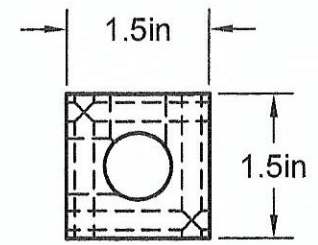

3/8" NPT PORTS  
10 PORTS @ 90°  
@ 1 IN CENTERS

Part Number: MS05010-90

**A1 MANIFOLD SUPPLY**  
[www.a1manifolds.com](http://www.a1manifolds.com)  
 Email: [sales@a1manifolds.com](mailto:sales@a1manifolds.com)

Manifold Material: 6061-T6 Aluminum