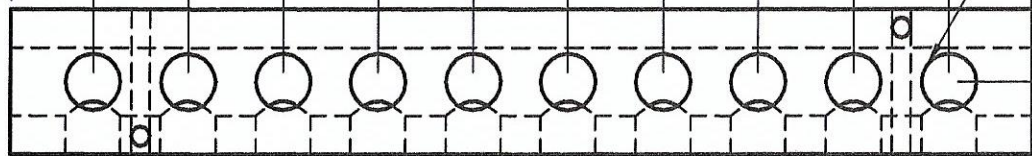

3/8" NPT PORTS  
10 PORTS @ 90°  
@ 1 IN CENTERS

Part Number: MS05010-90

**A1 MANIFOLD SUPPLY**  
[www.a1manifolds.com](http://www.a1manifolds.com)  
 Email: [sales@a1manifolds.com](mailto:sales@a1manifolds.com)

Manifold Material: 6061-T6 Aluminum