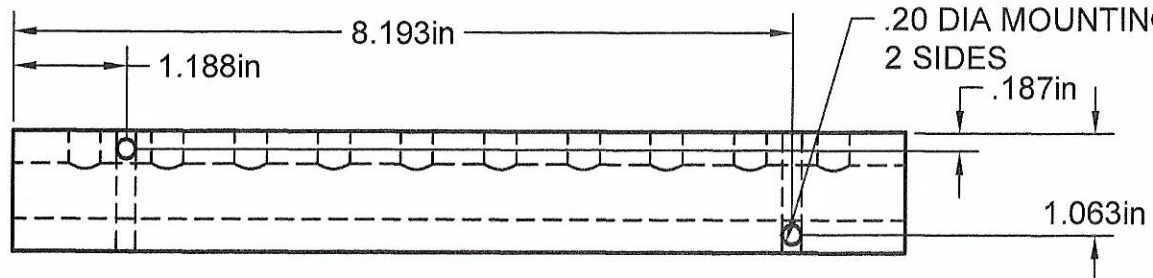

1/8" NPT PORTS
10 PORTS @ .875 IN CENTERS

.625in
3/8" NPT INLET
BOTH ENDS

Part Number: MS02010

A1 MANIFOLD SUPPLY
www.a1manifolds.com

Email: sales@a1manifolds.com

Manifold Material: 6061-T6 Aluminum