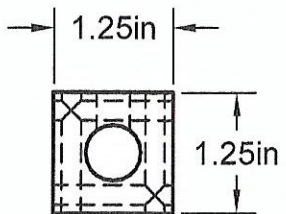

1/8" NPT PORTS
10 PORTS @ .875 IN CENTERS

.625in
3/8" NPT INLET
BOTH ENDS

Part Number: MS02010

A1 MANIFOLD SUPPLY
www.a1manifolds.com

Email: sales@a1manifolds.com

Manifold Material: 6061-T6 Aluminum