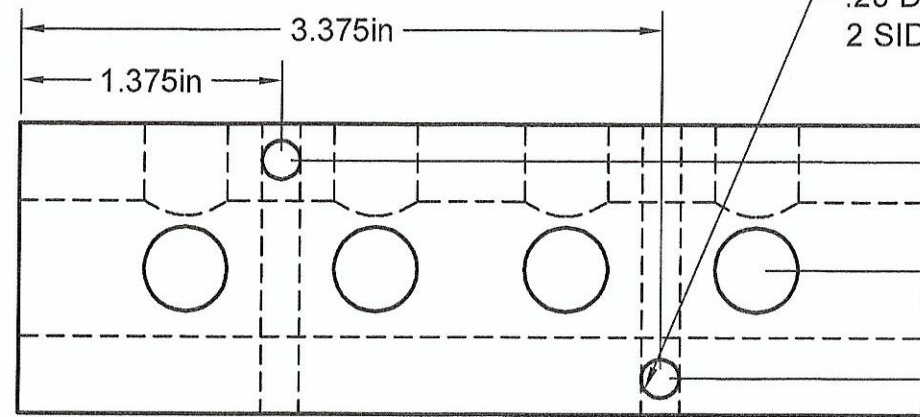

1" NPT PORTS
4 PORTS @ 90° @ 1 IN CENTERS

1" NPT INLET
BOTH ENDS

.20 DIA MOUNTING HOLES
2 SIDES

Part Number: MS0404-90

**MANIFOLD
SUPPLY**
www.a1manifolds.com
Email: sales@a1manifolds.com

Manifold Material: 6061-T6 Aluminum