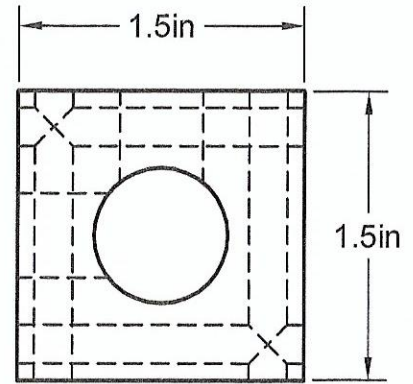

1" NPT PORTS
4 PORTS @ 90° @ 1 IN CENTERS

1" NPT INLET
BOTH ENDS

.20 DIA MOUNTING HOLES
2 SIDES

Part Number: MS0404-90

**MANIFOLD
SUPPLY**
www.a1manifolds.com
Email: sales@a1manifolds.com

Manifold Material: 6061-T6 Aluminum