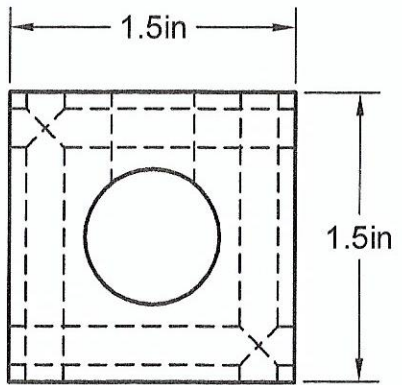

1/4" NPT PORTS
4 PORTS @ 1 IN CENTERS

1/2" NPT INLET
BOTH ENDS

.20 DIA MOUNTING HOLES
2 SIDES

Manifold Material: 6061-T6 Aluminum

Part Number: MS0404

**MANIFOLD
SUPPLY**
www.a1manifolds.com
Email: sales@a1manifolds.com