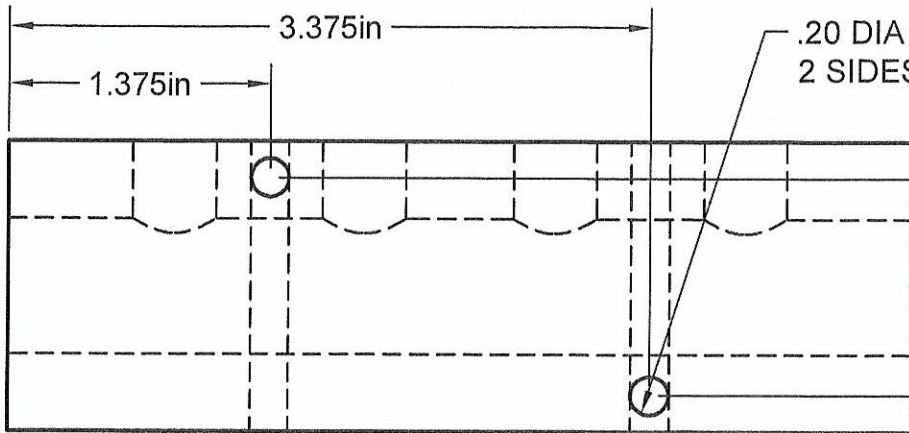

1/4" NPT PORTS
4 PORTS @ 1 IN CENTERS

1/2" NPT INLET
BOTH ENDS

.20 DIA MOUNTING HOLES
2 SIDES

Manifold Material: 6061-T6 Aluminum

Part Number: MS0404

**MANIFOLD
SUPPLY**
www.a1manifolds.com
Email: sales@a1manifolds.com