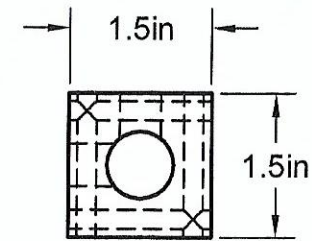

1/4" NPT PORTS
5 PORTS @ 90° @ 1 IN CENTERS

1/2" NPT INLET
BOTH ENDS

.20 DIA MOUNTING HOLES
2 SIDES

Part Number: MS0405-90

**MANIFOLD
SUPPLY**
www.a1manifolds.com
Email: sales@a1manifolds.com

Manifold Material: 6061-T6 Aluminum