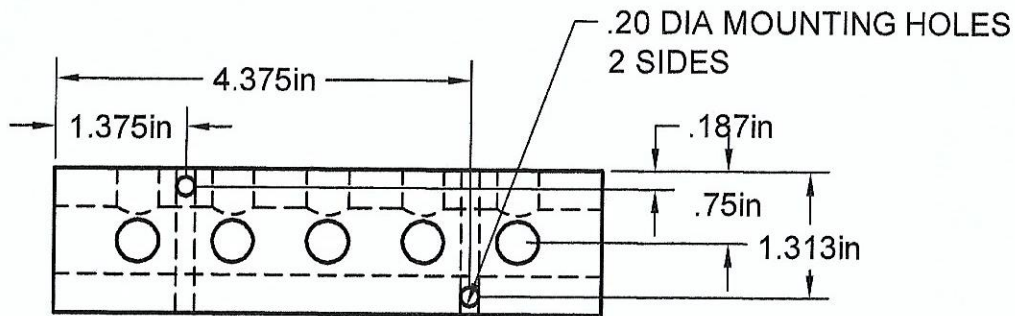

1/4" NPT PORTS
5 PORTS @ 90° @ 1 IN CENTERS

1/2" NPT INLET
BOTH ENDS

.20 DIA MOUNTING HOLES
2 SIDES

Part Number: MS0405-90

**MANIFOLD
SUPPLY**
www.a1manifolds.com
Email: sales@a1manifolds.com

Manifold Material: 6061-T6 Aluminum