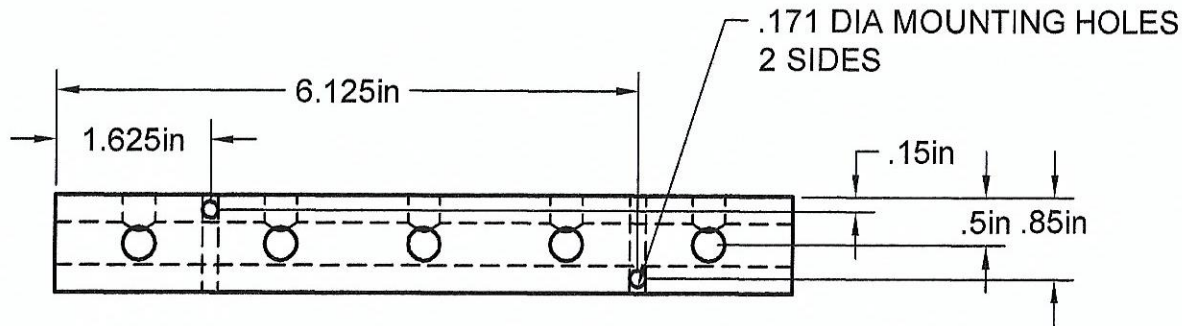

1/8" NPT PORTS
5 PORTS @ 90° @
1.50 IN CENTERS

.5in

1/4" NPT INLET
BOTH ENDS

Part Number: MS0605-90

A1 MANIFOLD SUPPLY
www.a1manifolds.com
 Email: sales@a1manifolds.com

Manifold Material: 6061-T6 Aluminum