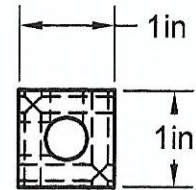

1/8" NPT PORTS
5 PORTS @ 90° @
1.50 IN CENTERS

.5in

1/4" NPT INLET
BOTH ENDS

Part Number: MS0605-90

A1 MANIFOLD SUPPLY
www.a1manifolds.com
 Email: sales@a1manifolds.com

Manifold Material: 6061-T6 Aluminum