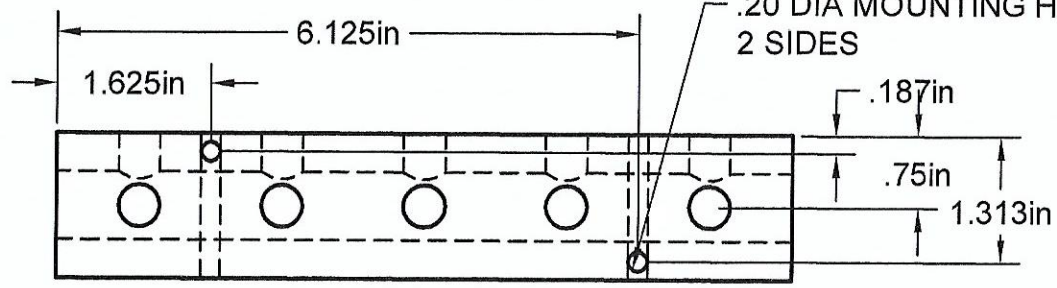

1/4" NPT PORTS
5 PORTS @ 90° @
1.50 IN CENTERS

1/2" NPT INLET
BOTH ENDS

Manifold Material: 6061-T6 Aluminum

Part Number: MS0905-90

A1 MANIFOLD SUPPLY
www.a1manifolds.com
 Email: sales@a1manifolds.com