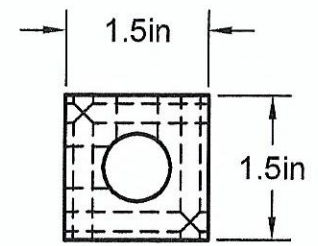

1/4" NPT PORTS
5 PORTS @ 90° @
1.50 IN CENTERS

1/2" NPT INLET
BOTH ENDS

Manifold Material: 6061-T6 Aluminum

Part Number: MS0905-90

A1 MANIFOLD SUPPLY
www.a1manifolds.com
 Email: sales@a1manifolds.com