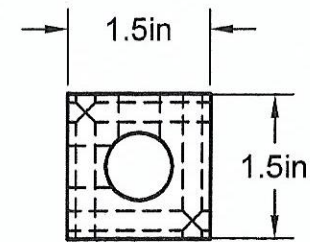

1/4" NPT PORTS  
6 PORTS @ 90° @ 1 IN CENTERS

1/2" NPT INLET  
BOTH ENDS

Manifold Material: 6061-T6 Aluminum

Part Number: MS0406-90

**A1 MANIFOLD SUPPLY**  
[www.a1manifolds.com](http://www.a1manifolds.com)  
 Email: [sales@a1manifolds.com](mailto:sales@a1manifolds.com)