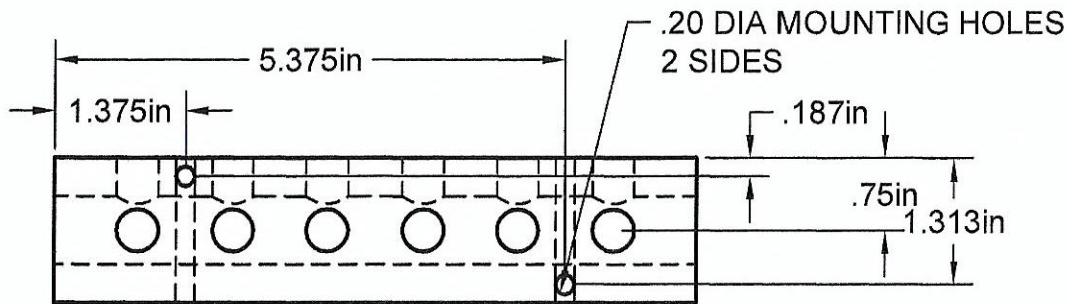

1/4" NPT PORTS  
6 PORTS @ 90° @ 1 IN CENTERS

1/2" NPT INLET  
BOTH ENDS

Manifold Material: 6061-T6 Aluminum

Part Number: MS0406-90

**A1 MANIFOLD SUPPLY**  
[www.a1manifolds.com](http://www.a1manifolds.com)  
 Email: [sales@a1manifolds.com](mailto:sales@a1manifolds.com)