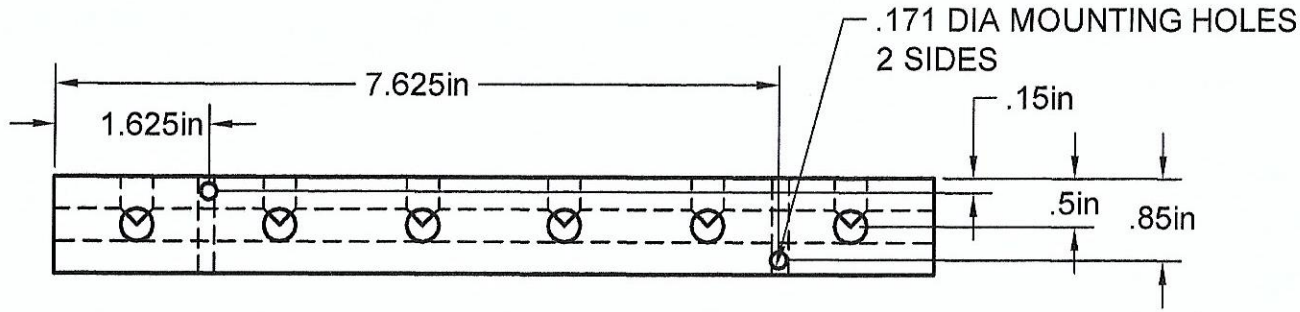

1/8" NPT PORTS
6 PORTS @ 90°
@ 1.50 IN CENTERS

1/4" NPT INLET
BOTH ENDS

Part Number: MS0606-90

Email: sales@a1manifolds.com

Manifold Material: 6061-T6 Aluminum