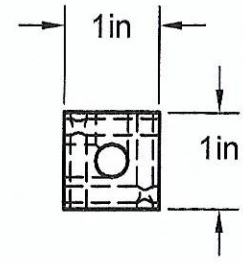

1/8" NPT PORTS
6 PORTS @ 90°
@ 1.50 IN CENTERS

1/4" NPT INLET
BOTH ENDS

Part Number: MS0606-90

Email: sales@a1manifolds.com

Manifold Material: 6061-T6 Aluminum