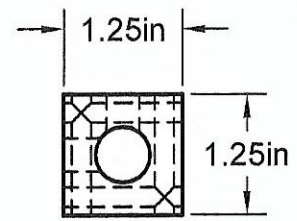

1/8" NPT PORTS  
6 PORTS @ 90°  
@ 1.50 IN CENTERS

3/8" NPT INLET  
BOTH ENDS

Manifold Material: 6061-T6 Aluminum

Part Number: MS0706-90

**A1 MANIFOLD SUPPLY**  
www.a1manifolds.com  
Email: sales@a1manifolds.com