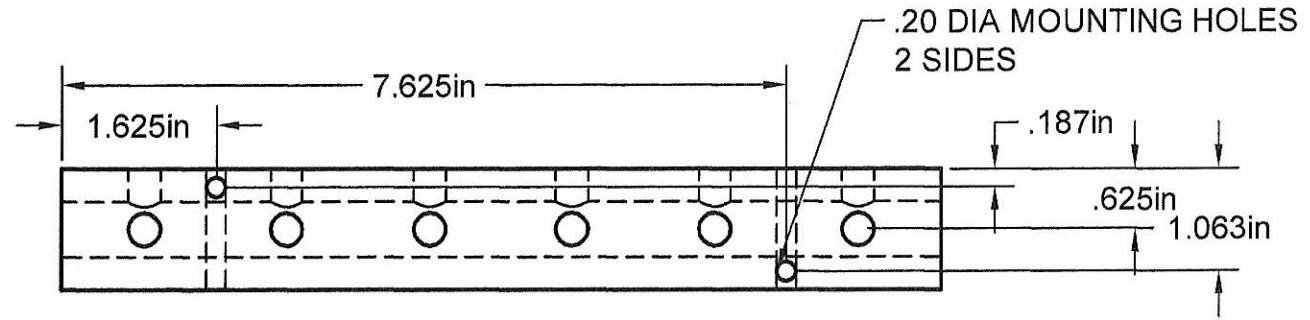

1/8" NPT PORTS  
6 PORTS @ 90°  
@ 1.50 IN CENTERS

3/8" NPT INLET  
BOTH ENDS

Manifold Material: 6061-T6 Aluminum

Part Number: MS0706-90

**A1 MANIFOLD SUPPLY**  
www.a1manifolds.com  
Email: sales@a1manifolds.com