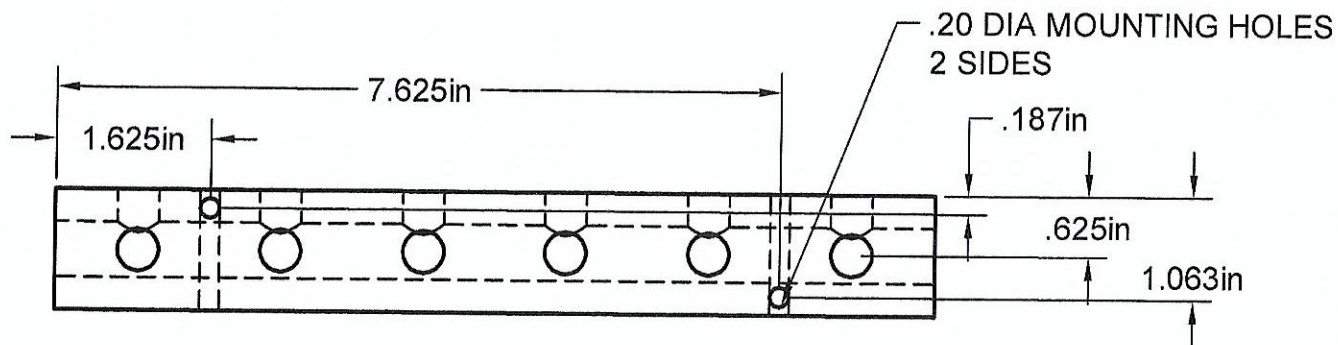

1/4" NPT PORTS  
6 PORTS @ 90°  
@ 1.50 IN CENTERS

3/8" NPT INLET  
BOTH ENDS

Part Number: MS0806-90

**A1 MANIFOLD SUPPLY**  
www.a1manifolds.com

Email: sales@a1manifolds.com

Manifold Material: 6061-T6 Aluminum