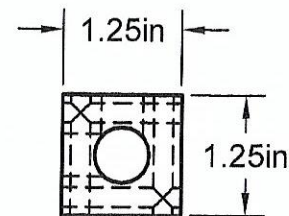

1/4" NPT PORTS  
6 PORTS @ 90°  
@ 1.50 IN CENTERS

3/8" NPT INLET  
BOTH ENDS

Part Number: MS0806-90

**A1 MANIFOLD SUPPLY**  
www.a1manifolds.com

Email: sales@a1manifolds.com

Manifold Material: 6061-T6 Aluminum