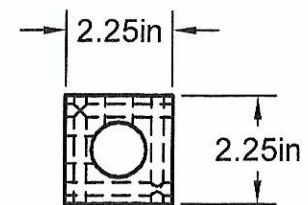

3/8" NPT PORTS
6 PORTS @ 90° @
2.25 IN CENTERS

1" NPT INLET
BOTH ENDS

Part Number: MS1206-90

A1 MANIFOLD SUPPLY
www.a1manifolds.com
 Email: sales@a1manifolds.com

Manifold Material: 6061-T6 Aluminum