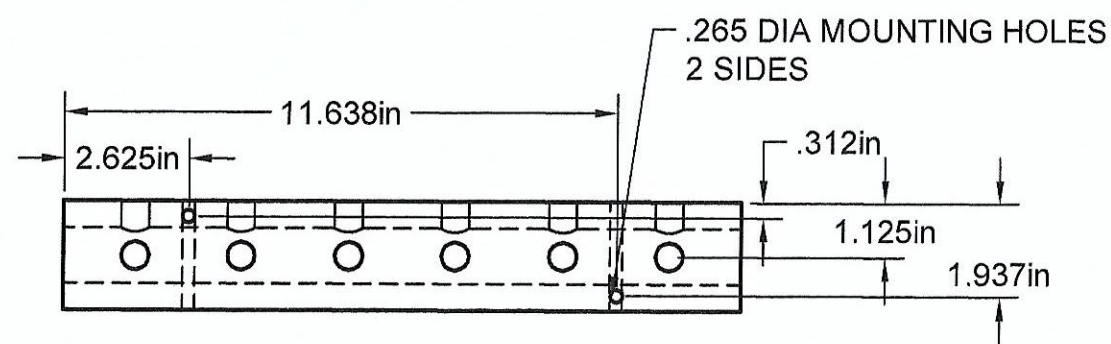

3/8" NPT PORTS
6 PORTS @ 90° @
2.25 IN CENTERS

1" NPT INLET
BOTH ENDS

Part Number: MS1206-90

A1 MANIFOLD SUPPLY
www.a1manifolds.com
 Email: sales@a1manifolds.com

Manifold Material: 6061-T6 Aluminum