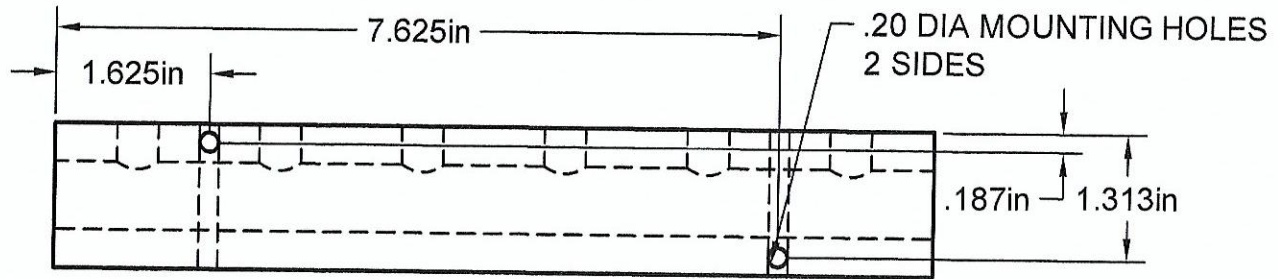

1/4" NPT PORTS
6 PORTS @
1.50 IN CENTERS

1/2" NPT INLET
BOTH ENDS

Part Number: MS0906

A1 MANIFOLD SUPPLY
www.a1manifolds.com
 Email: sales@a1manifolds.com

Manifold Material: 6061-T6 Aluminum