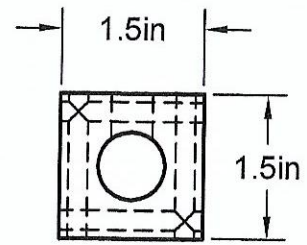

1/4" NPT PORTS
6 PORTS @
1.50 IN CENTERS

1/2" NPT INLET
BOTH ENDS

Part Number: MS0906

A1 MANIFOLD SUPPLY
www.a1manifolds.com
 Email: sales@a1manifolds.com

Manifold Material: 6061-T6 Aluminum