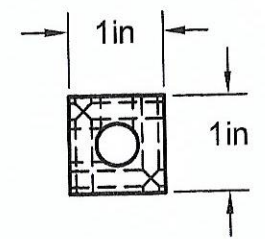

1/8" NPT PORTS
7 PORTS @ 90°
@ 1.50 IN CENTERS

.5in

1/4" NPT INLET
BOTH ENDS

Part Number: MS0607-90

A1 MANIFOLD SUPPLY
www.almanifolds.com
 Email: sales@a1manifolds.com

Manifold Material: 6061-T6 Aluminum