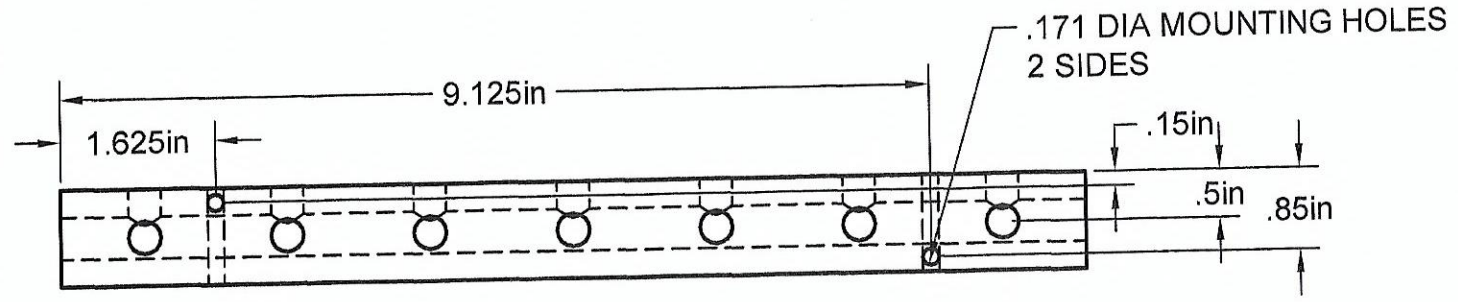

1/8" NPT PORTS
7 PORTS @ 90°
@ 1.50 IN CENTERS

.5in

1/4" NPT INLET
BOTH ENDS

Part Number: MS0607-90

A1 MANIFOLD SUPPLY
www.almanifolds.com
 Email: sales@a1manifolds.com

Manifold Material: 6061-T6 Aluminum