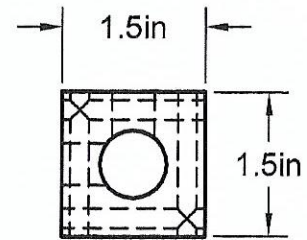

1/4" NPT PORTS  
7 PORTS @ 90° @  
1.50 IN CENTERS

1/2" NPT INLET  
BOTH ENDS

Part Number:

MS0907-90

**A1 MANIFOLD SUPPLY**  
www.a1manifolds.com  
Email: sales@a1manifolds.com

Manifold Material: 6061-T6 Aluminum