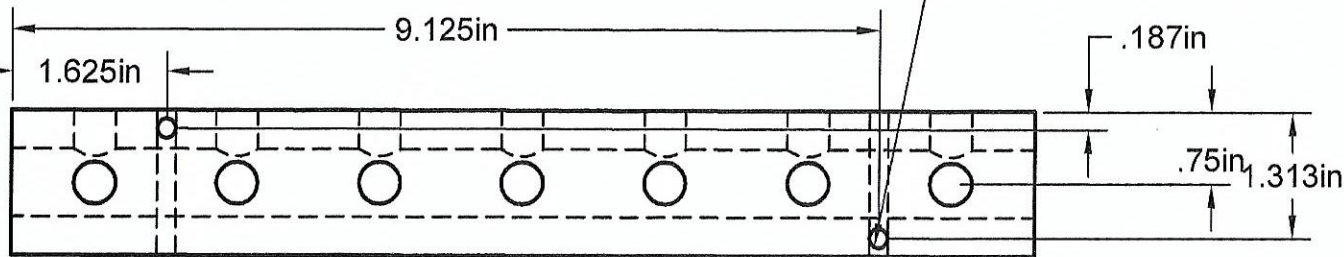

1/4" NPT PORTS  
7 PORTS @ 90° @  
1.50 IN CENTERS

1/2" NPT INLET  
BOTH ENDS

Part Number:

MS0907-90

**A1 MANIFOLD SUPPLY**  
www.a1manifolds.com  
Email: sales@a1manifolds.com

Manifold Material: 6061-T6 Aluminum