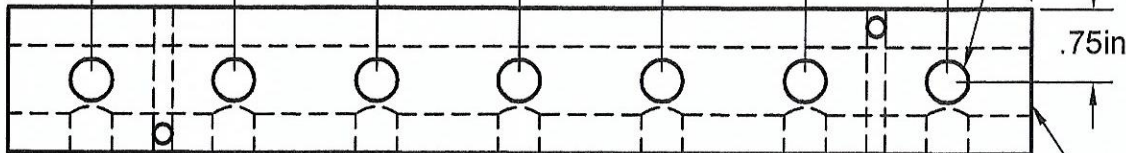

1/4" NPT PORTS  
7 PORTS @ 90° @  
1.50 IN CENTERS

1/2" NPT INLET  
BOTH ENDS

Part Number:

MS0907-90

**A1 MANIFOLD SUPPLY**  
www.a1manifolds.com  
Email: sales@a1manifolds.com

Manifold Material: 6061-T6 Aluminum