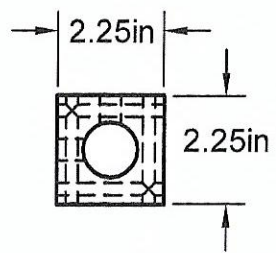

1/4" NPT PORTS
7 PORTS @ 90° @
2.25 IN CENTERS

1" NPT INLET
BOTH ENDS

Manifold Material: 6061-T6 Aluminum

Part Number: MS1107-90

A1 MANIFOLD SUPPLY
www.a1manifolds.com
 Email: sales@a1manifolds.com