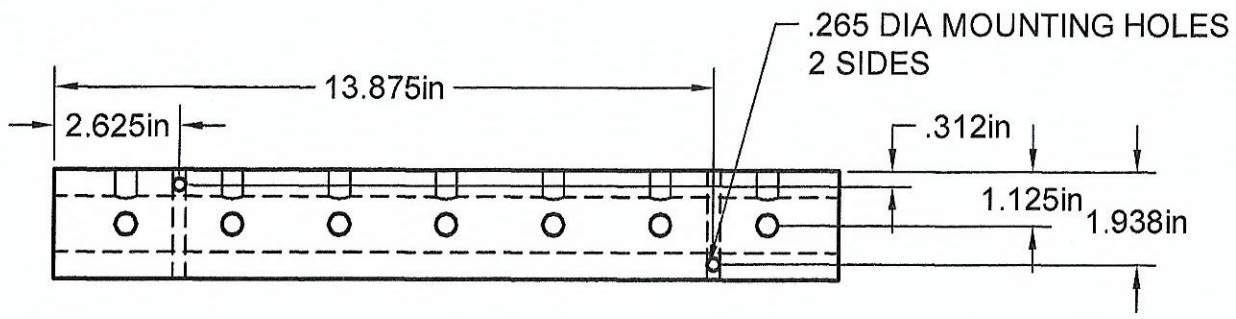

1/4" NPT PORTS
7 PORTS @ 90° @
2.25 IN CENTERS

1" NPT INLET
BOTH ENDS

Manifold Material: 6061-T6 Aluminum

Part Number: MS1107-90

A1 MANIFOLD SUPPLY
www.a1manifolds.com
 Email: sales@a1manifolds.com