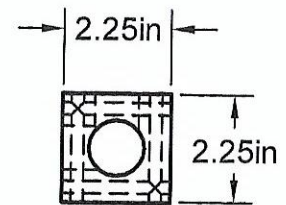

3/4" NPT PORTS
7 PORTS @ 90° @
3 IN CENTERS

1.125in

1" NPT INLET
BOTH ENDS

Part Number: **MS1407-90**

A1 MANIFOLD SUPPLY
www.a1manifolds.com
 Email: sales@a1manifolds.com

Manifold Material: 6061-T6 Aluminum