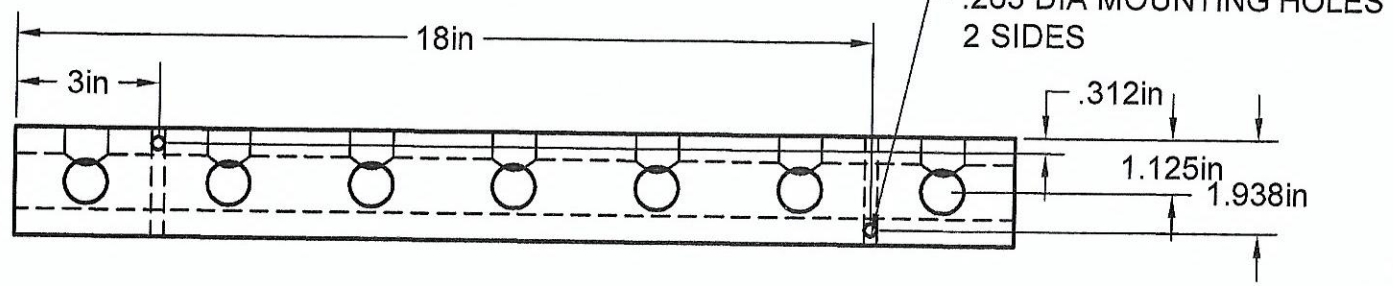

3/4" NPT PORTS
7 PORTS @ 90° @
3 IN CENTERS

1.125in

1" NPT INLET
BOTH ENDS

Part Number: **MS1407-90**

A1 MANIFOLD SUPPLY
www.a1manifolds.com
 Email: sales@a1manifolds.com

Manifold Material: 6061-T6 Aluminum