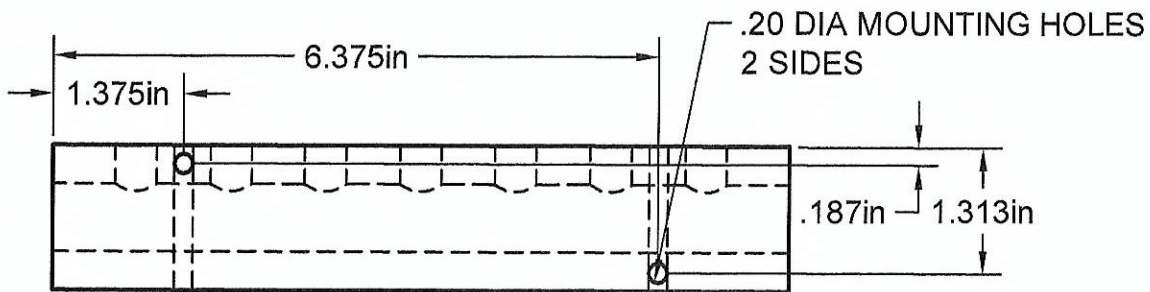

1/4" NPT PORTS
7 PORTS @ 1 IN CENTERS

1/2" NPT INLET
BOTH ENDS

.20 DIA MOUNTING HOLES
2 SIDES

Manifold Material: 6061-T6 Aluminum

Part Number:

MS0407

A1 MANIFOLD SUPPLY
www.a1manifolds.com
Email: sales@a1manifolds.com