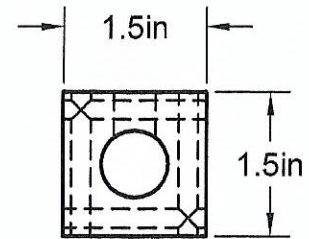

1/4" NPT PORTS
7 PORTS @ 1 IN CENTERS

1/2" NPT INLET
BOTH ENDS

.20 DIA MOUNTING HOLES
2 SIDES

Manifold Material: 6061-T6 Aluminum

Part Number:

MS0407

A1 MANIFOLD SUPPLY
www.a1manifolds.com
Email: sales@a1manifolds.com