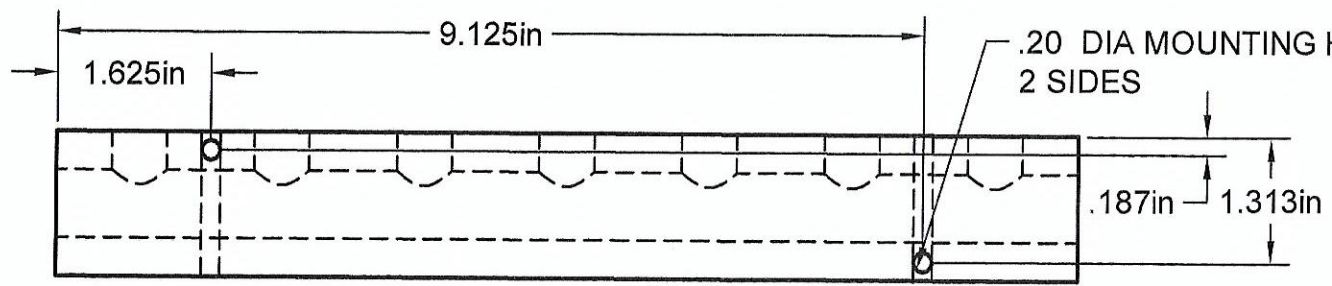

3/8" NPT PORTS
7 PORTS @
1.50 IN CENTERS

.75in

1/2" NPT INLET
BOTH ENDS

Part Number: MS1007

Email: sales@a1manifolds.com

Manifold Material: 6061-T6 Aluminum