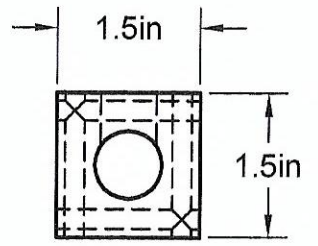

3/8" NPT PORTS
7 PORTS @
1.50 IN CENTERS

.75in

1/2" NPT INLET
BOTH ENDS

Part Number: MS1007

Email: sales@a1manifolds.com

Manifold Material: 6061-T6 Aluminum