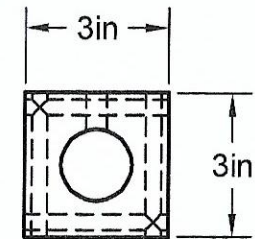

1/4" NPT PORTS  
7 PORTS @ 2.25 IN CENTERS

1 1/4" NPT INLET  
BOTH ENDS

Part Number: MS1507

**A1 MANIFOLD SUPPLY**  
[www.a1manifolds.com](http://www.a1manifolds.com)  
Email: [sales@a1manifolds.com](mailto:sales@a1manifolds.com)

Manifold Material: 6061-T6 Aluminum