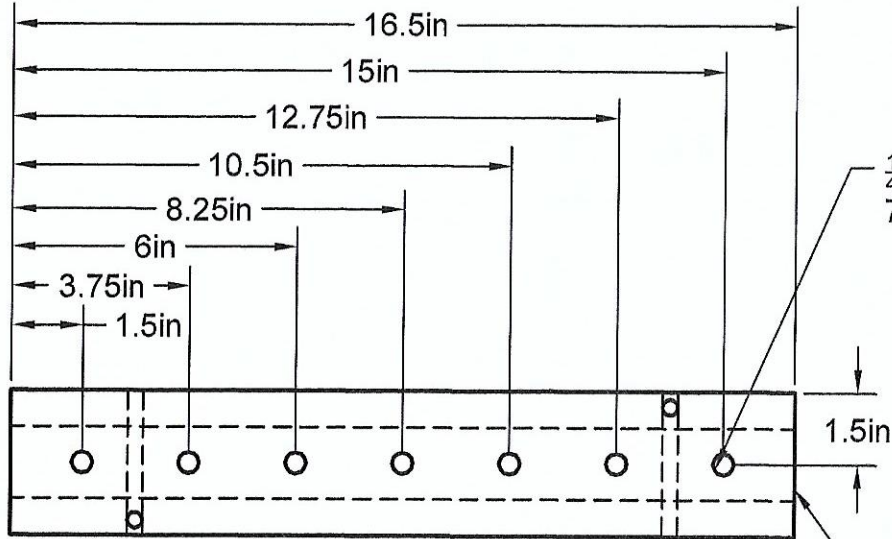

1/4" NPT PORTS  
7 PORTS @ 2.25 IN CENTERS

1 1/4" NPT INLET  
BOTH ENDS

Part Number: MS1507

**A1 MANIFOLD SUPPLY**  
[www.a1manifolds.com](http://www.a1manifolds.com)  
Email: [sales@a1manifolds.com](mailto:sales@a1manifolds.com)

Manifold Material: 6061-T6 Aluminum