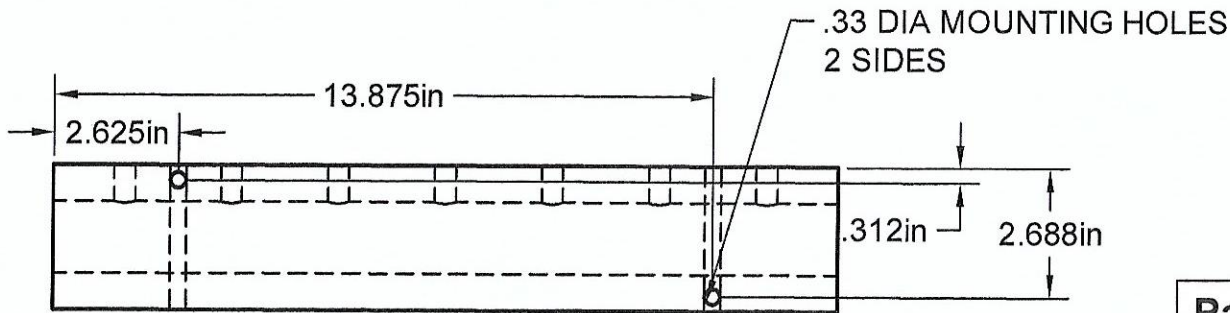

1/4" NPT PORTS  
7 PORTS @ 2.25 IN CENTERS

1 1/4" NPT INLET  
BOTH ENDS

Part Number: MS1507

**A1 MANIFOLD SUPPLY**  
[www.a1manifolds.com](http://www.a1manifolds.com)  
Email: [sales@a1manifolds.com](mailto:sales@a1manifolds.com)

Manifold Material: 6061-T6 Aluminum