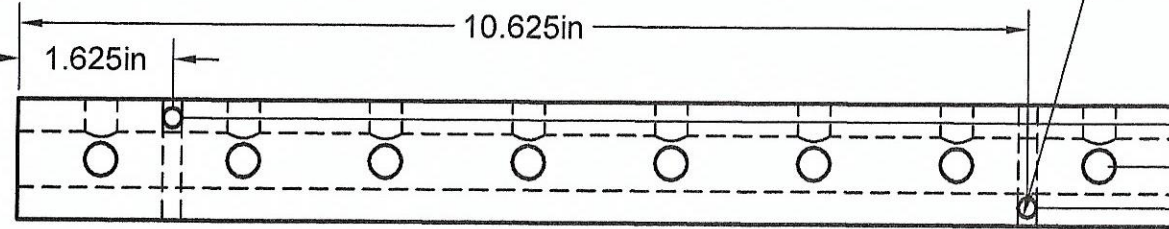

1/8" NPT PORTS
8 PORTS @ 90°
@ 1.50 INCENTERS

.20 DIA MOUNTING HOLES
2 SIDES

Part Number: MS0708-90

**MANIFOLD
SUPPLY**
www.a1manifolds.com
Email: sales@a1manifolds.com

Manifold Material: 6061-T6 Aluminum