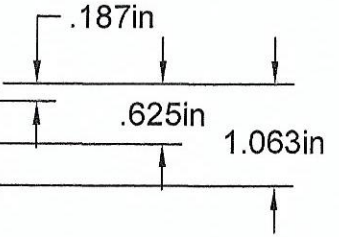

1/8" NPT PORTS
8 PORTS @ 90°
@ 1.50 INCENTERS

.20 DIA MOUNTING HOLES
2 SIDES

Part Number: MS0708-90

**MANIFOLD
SUPPLY**
www.a1manifolds.com
Email: sales@a1manifolds.com

Manifold Material: 6061-T6 Aluminum