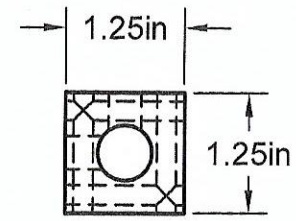

1/8" NPT PORTS
8 PORTS @ 90°
@ 1.50 INCENTERS

.20 DIA MOUNTING HOLES
2 SIDES

Part Number: MS0708-90

**MANIFOLD
SUPPLY**
www.a1manifolds.com
Email: sales@a1manifolds.com

Manifold Material: 6061-T6 Aluminum