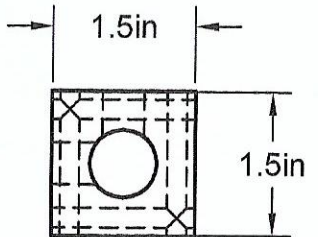

1/4" NPT PORTS
8 PORTS @ 90°
@ 1.50 IN CENTERS

Part Number: MS0908-90

**MANIFOLD
SUPPLY**
www.a1manifolds.com
Email: sales@a1manifolds.com

Manifold Material: 6061-T6 Aluminum