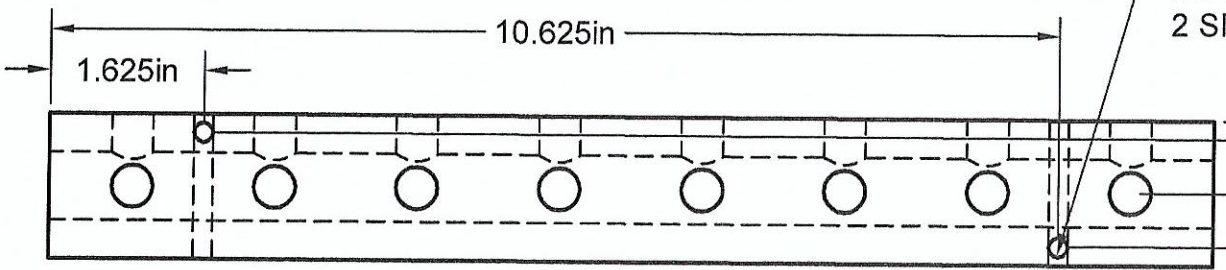

1/4" NPT PORTS
8 PORTS @ 90°
@ 1.50 IN CENTERS

Part Number: MS0908-90

**MANIFOLD
SUPPLY**
www.a1manifolds.com
Email: sales@a1manifolds.com

Manifold Material: 6061-T6 Aluminum