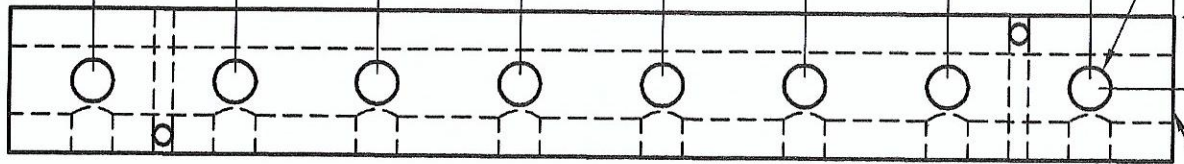

1/4" NPT PORTS
8 PORTS @ 90°
@ 1.50 IN CENTERS

Part Number: MS0908-90

**MANIFOLD
SUPPLY**
www.a1manifolds.com
Email: sales@a1manifolds.com

Manifold Material: 6061-T6 Aluminum