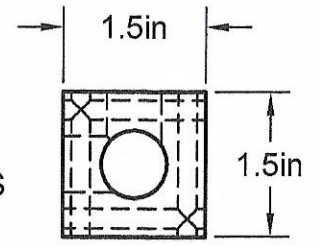

3/8" NPT PORTS
8 PORTS @ 90°
@ 1.50 IN CENTERS

Part Number: MS1008-90

**MANIFOLD
SUPPLY**
www.a1manifolds.com
Email: sales@a1manifolds.com

Manifold Material: 6061-T6 Aluminum