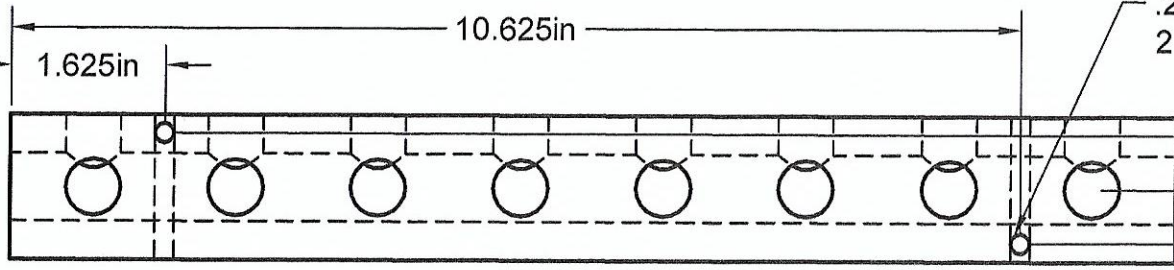

3/8" NPT PORTS
8 PORTS @ 90°
@ 1.50 IN CENTERS

Part Number: MS1008-90

**MANIFOLD
SUPPLY**
www.a1manifolds.com
Email: sales@a1manifolds.com

Manifold Material: 6061-T6 Aluminum