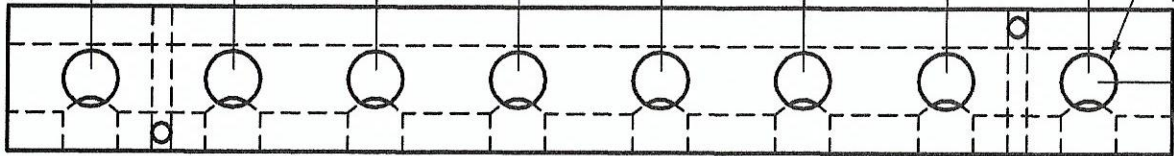

3/8" NPT PORTS
8 PORTS @ 90°
@ 1.50 IN CENTERS

Part Number: MS1008-90

**MANIFOLD
SUPPLY**
www.a1manifolds.com
Email: sales@a1manifolds.com

Manifold Material: 6061-T6 Aluminum