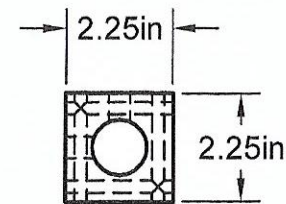

1/4" NPT PORTS
8 PORTS @ 90°
@ 2.25 IN CENTERS

Part Number: MS1108-90

A1 MANIFOLD SUPPLY
www.a1manifolds.com
Email: sales@a1manifolds.com

Manifold Material: 6061-T6 Aluminum