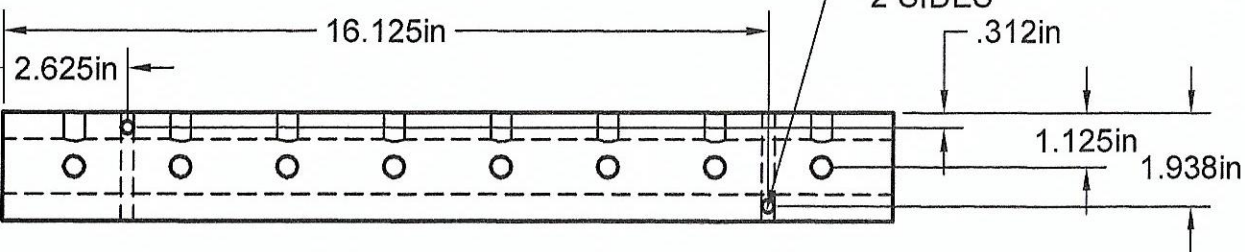

1/4" NPT PORTS
8 PORTS @ 90°
@ 2.25 IN CENTERS

Part Number: MS1108-90

A1 MANIFOLD SUPPLY
www.a1manifolds.com
Email: sales@a1manifolds.com

Manifold Material: 6061-T6 Aluminum