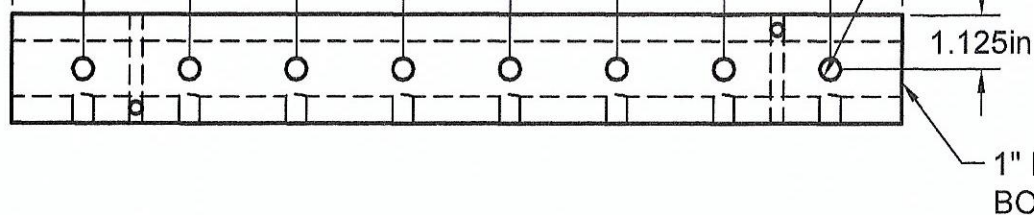

1/4" NPT PORTS
8 PORTS @ 90°
@ 2.25 IN CENTERS

Part Number: MS1108-90

A1 MANIFOLD SUPPLY
www.a1manifolds.com
Email: sales@a1manifolds.com

Manifold Material: 6061-T6 Aluminum