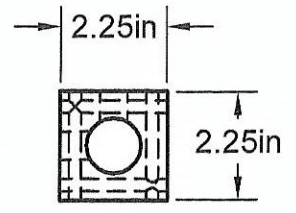

3/8" NPT PORTS
8 PORTS @ 90°
@ 2.25 IN CENTERS

1.125in
1" NPT INLET
BOTH ENDS

Manifold Material: 6061-T6 Aluminum

Part Number: MS1208-90

**MANIFOLD
SUPPLY**
www.a1manifolds.com
Email: sales@a1manifolds.com