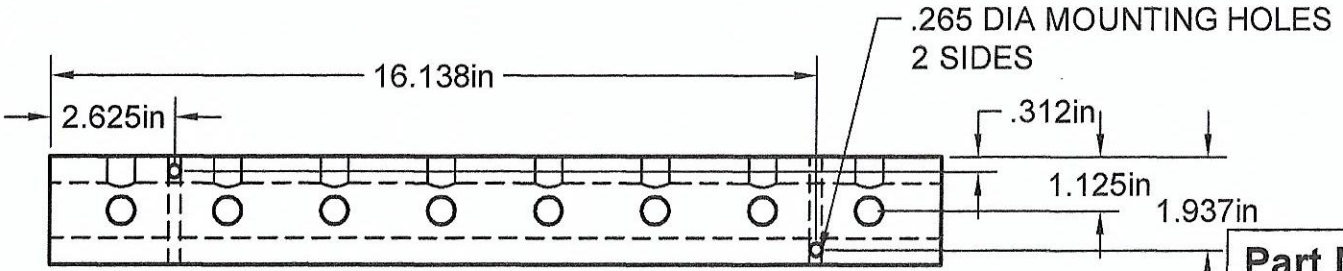

3/8" NPT PORTS
8 PORTS @ 90°
@ 2.25 IN CENTERS

1.125in
1" NPT INLET
BOTH ENDS

Manifold Material: 6061-T6 Aluminum

Part Number: MS1208-90

**MANIFOLD
SUPPLY**
www.a1manifolds.com
Email: sales@a1manifolds.com