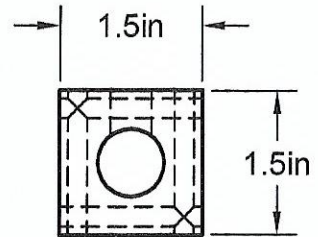

1/4" NPT PORTS
8 PORTS @ 1 IN CENTERS

Manifold Material: 6061-T6 Aluminum

Part Number: MS0408

MANIFOLD SUPPLY
www.a1manifolds.com
Email: sales@a1manifolds.com