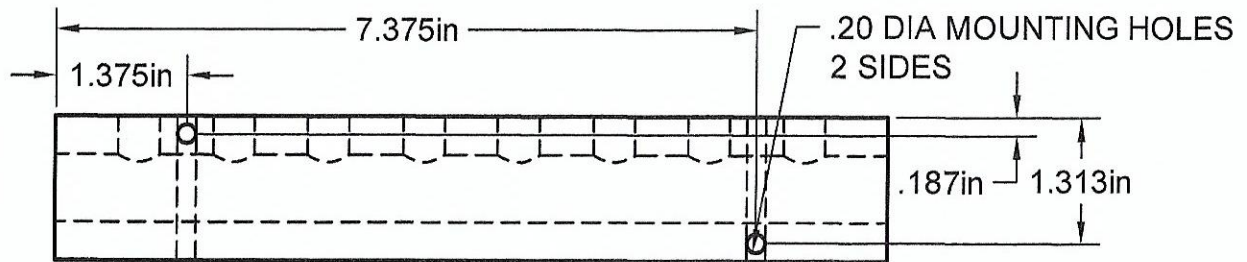

1/4" NPT PORTS
8 PORTS @ 1 IN CENTERS

Manifold Material: 6061-T6 Aluminum

Part Number: MS0408

MANIFOLD SUPPLY
www.a1manifolds.com
Email: sales@a1manifolds.com