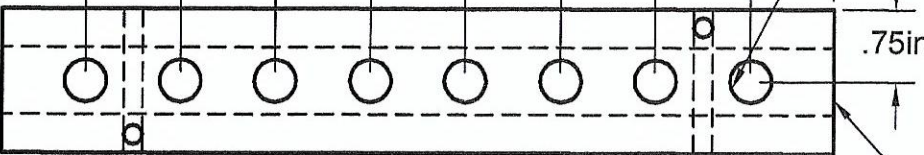

1/4" NPT PORTS
8 PORTS @ 1 IN CENTERS

Manifold Material: 6061-T6 Aluminum

Part Number: MS0408

MANIFOLD SUPPLY
www.a1manifolds.com
Email: sales@a1manifolds.com