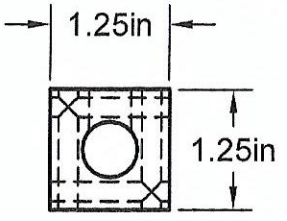

1/4" NPT PORTS
8 PORTS @
1.50 IN CENTERS

.625in
3/8" NPT INLET
BOTH ENDS

Part Number: MS0808

**MANIFOLD
SUPPLY**
www.a1manifolds.com
Email: sales@a1manifolds.com

Manifold Material: 6061-T6 Aluminum