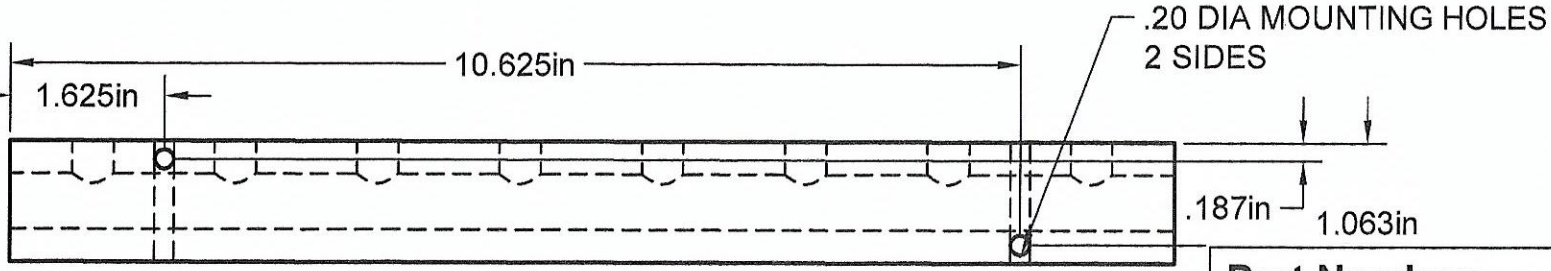

1/4" NPT PORTS
8 PORTS @
1.50 IN CENTERS

.625in
3/8" NPT INLET
BOTH ENDS

Part Number: MS0808

**MANIFOLD
SUPPLY**
www.a1manifolds.com
Email: sales@a1manifolds.com

Manifold Material: 6061-T6 Aluminum