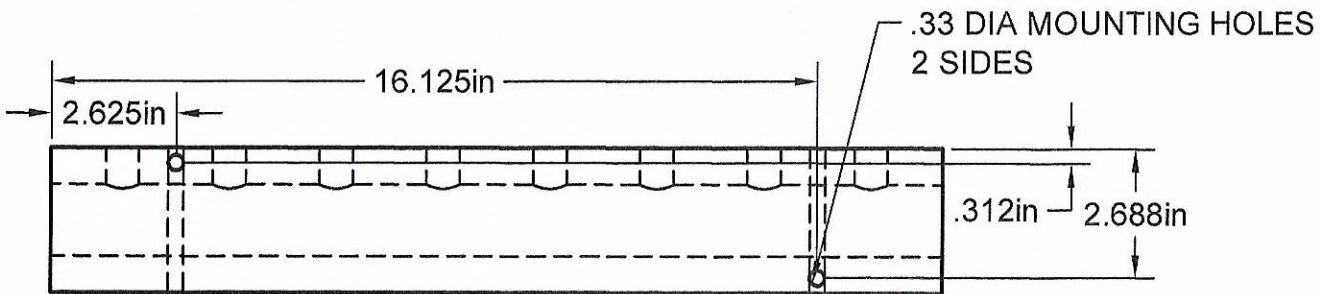

1/2" NPT PORTS
8 PORTS @ 2.25 IN CENTERS

1.5in

1/4" NPT INLET
BOTH ENDS

Manifold Material: 6061-T6 Aluminum

Part Number: MS1708

A1 MANIFOLD SUPPLY
www.a1manifolds.com
 Email: sales@a1manifolds.com