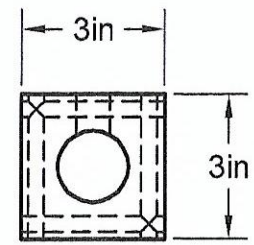

1/2" NPT PORTS
8 PORTS @ 2.25 IN CENTERS

1.5in

1/4" NPT INLET
BOTH ENDS

Manifold Material: 6061-T6 Aluminum

Part Number: MS1708

A1 MANIFOLD SUPPLY
www.a1manifolds.com
 Email: sales@a1manifolds.com