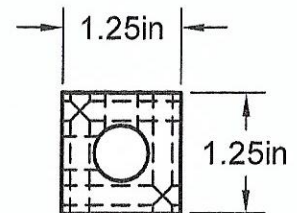

1/8" NPT PORTS
9 PORTS @ 90°
@ .875 IN CENTERS

3/8" NPT INLET
BOTH ENDS

.20 DIA MOUNTING HOLES
2 SIDES

Part Number: MS0209-90

**MANIFOLD
SUPPLY**
www.a1manifolds.com
Email: sales@a1manifolds.com

Manifold Material: 6061-T6 Aluminum