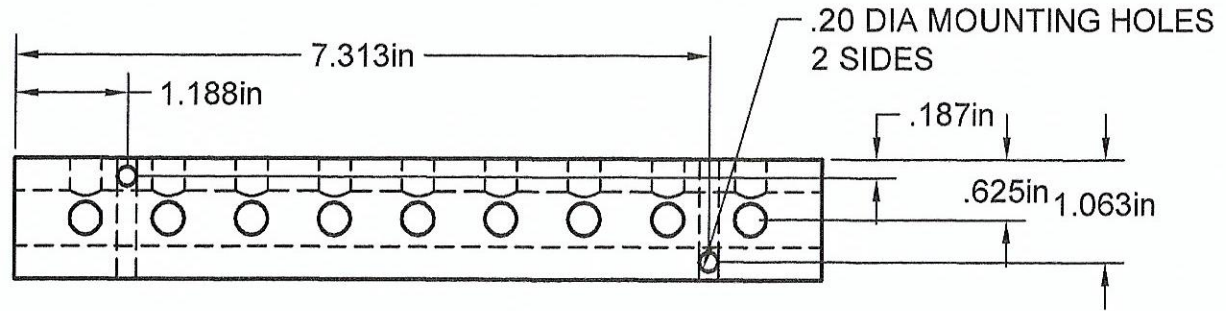

1/8" NPT PORTS
9 PORTS @ 90°
@ .875 IN CENTERS

3/8" NPT INLET
BOTH ENDS

.20 DIA MOUNTING HOLES
2 SIDES

Part Number: MS0209-90

**MANIFOLD
SUPPLY**
www.a1manifolds.com
Email: sales@a1manifolds.com

Manifold Material: 6061-T6 Aluminum