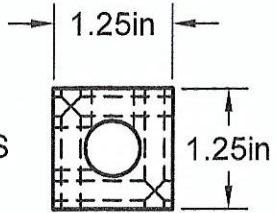

1/4" NPT PORTS  
9 PORTS @ 90°  
@ 1.50 IN CENTERS

.20 DIA MOUNTING HOLES  
2 SIDES

Part Number: MS0809-90

Email: sales@a1manifolds.com

Manifold Material: 6061-T6 Aluminum