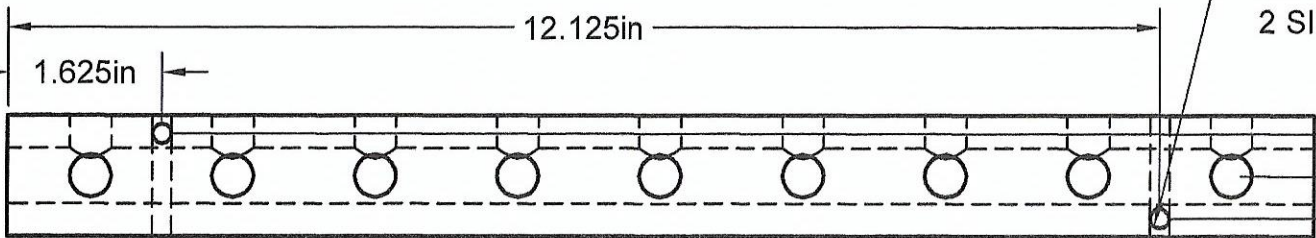

1/4" NPT PORTS  
9 PORTS @ 90°  
@ 1.50 IN CENTERS

.20 DIA MOUNTING HOLES  
2 SIDES

Part Number: MS0809-90

Email: sales@a1manifolds.com

Manifold Material: 6061-T6 Aluminum