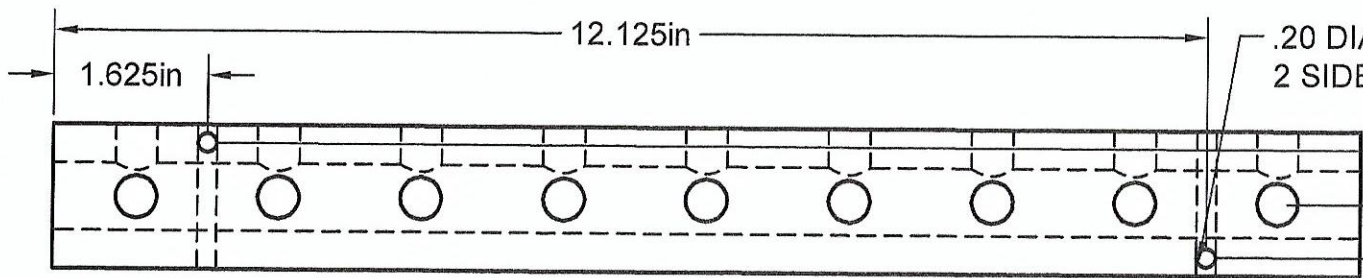

1/4" NPT PORTS
9 PORTS @ 90°
@ 1.50 IN CENTERS

.75in

1/2" NPT INLET
BOTH ENDS

Part Number:

MS0909-90

Email: sales@a1manifolds.com

Manifold Material: 6061-T6 Aluminum