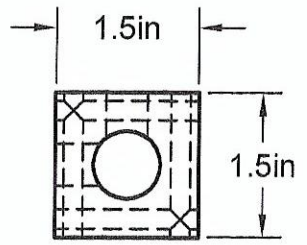

1/4" NPT PORTS
9 PORTS @ 90°
@ 1.50 IN CENTERS

.75in

1/2" NPT INLET
BOTH ENDS

Part Number:

MS0909-90

Email: sales@a1manifolds.com

Manifold Material: 6061-T6 Aluminum