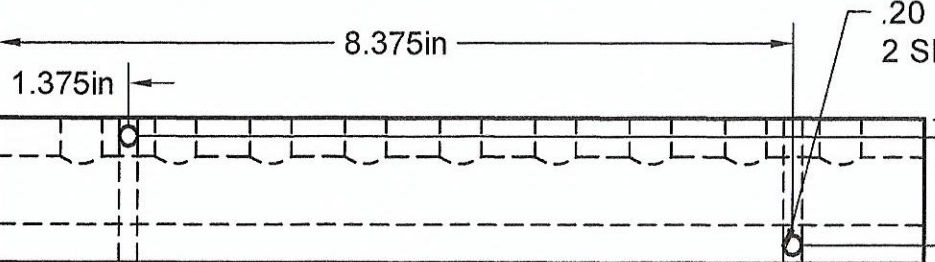

1/4" NPT PORTS
9 PORTS 1 IN CENTERS

Part Number: MS0409

A1 MANIFOLD SUPPLY
www.a1manifolds.com
 Email: sales@a1manifolds.com

Manifold Material: 6061-T6 Aluminum