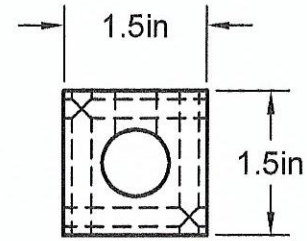

1/4" NPT PORTS
9 PORTS 1 IN CENTERS

Part Number: MS0409

A1 MANIFOLD SUPPLY
www.a1manifolds.com
 Email: sales@a1manifolds.com

Manifold Material: 6061-T6 Aluminum